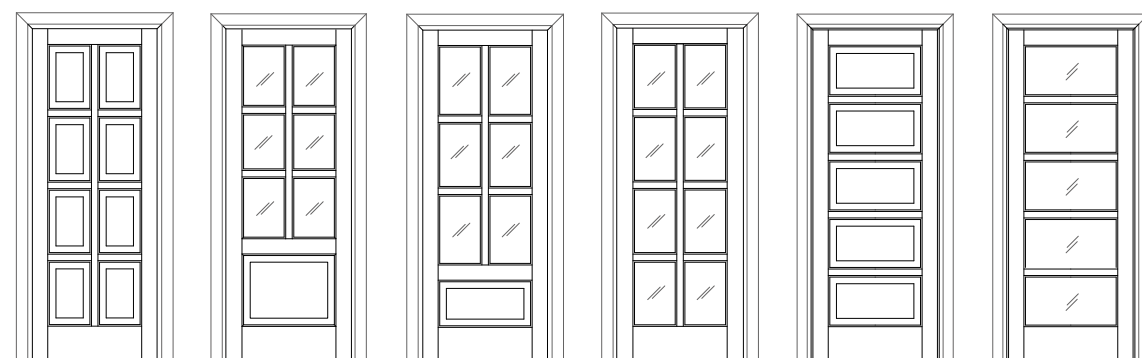

cod. P-18   cod. P-16   cod. P-17   cod. P-28   cod. P-15   cod. P-25

Le Finiture - The Finishes

I Cristalli - The Glass

Le Cerniere - The Hinges

Cerniera mod. Classico,
a pomella, in ottone
Pintel hinge mod. Classic,
in brass

Finitura ottone
satinato
Mat brass finish